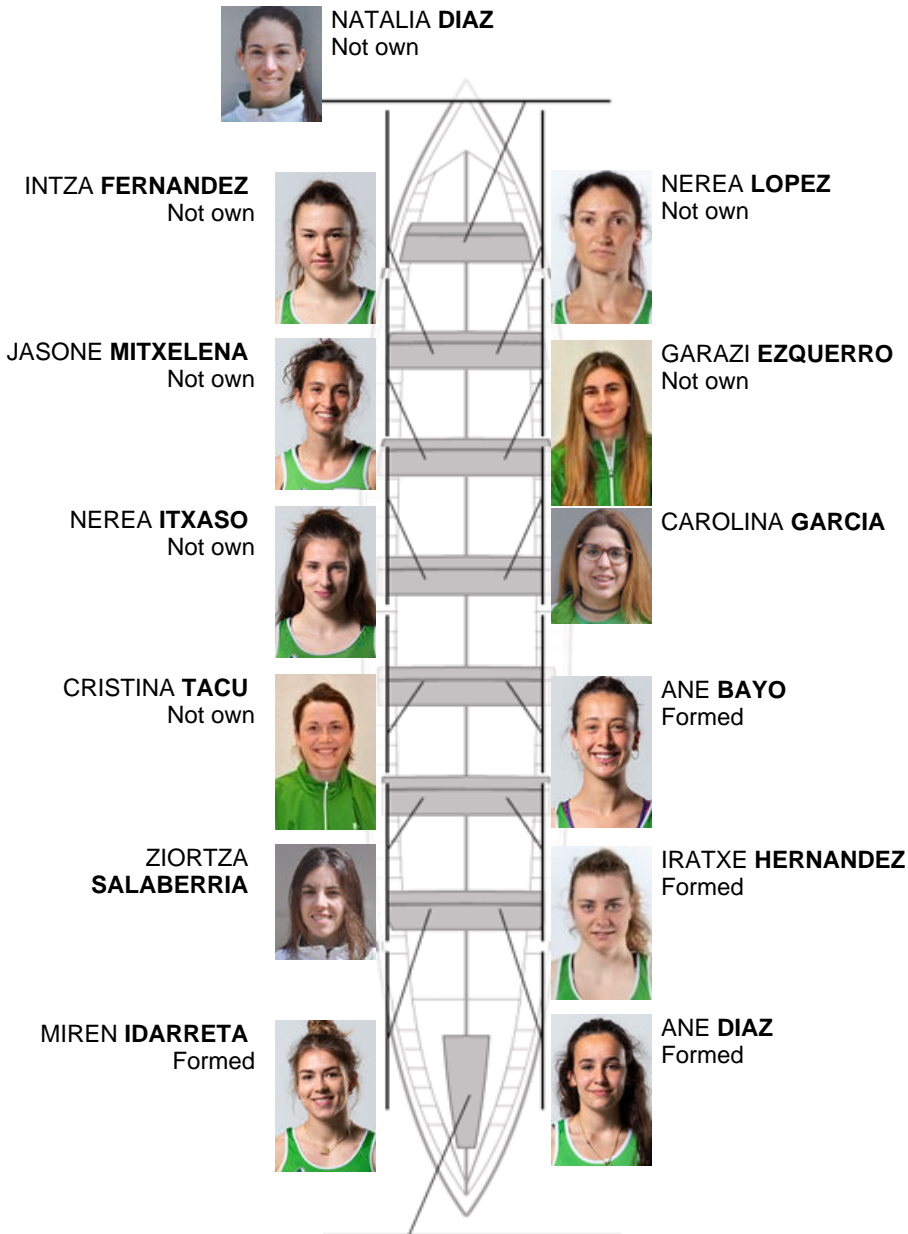

	Club	Time	Dif.	%	Points
4	HONDARRIBIA BERTAKO IGOGAILUAK	11:04,86	00:21.42	103.32%	1

Coach
IKER
CORTES

Delegate
ANA
SUSPERREGI
ELDUAIEN

Firma y sello

Subtitutes

Ribera skipper
RIBERA
RIBERA

Formed

ESTIBALIZ GEZALA
Captain
Formed