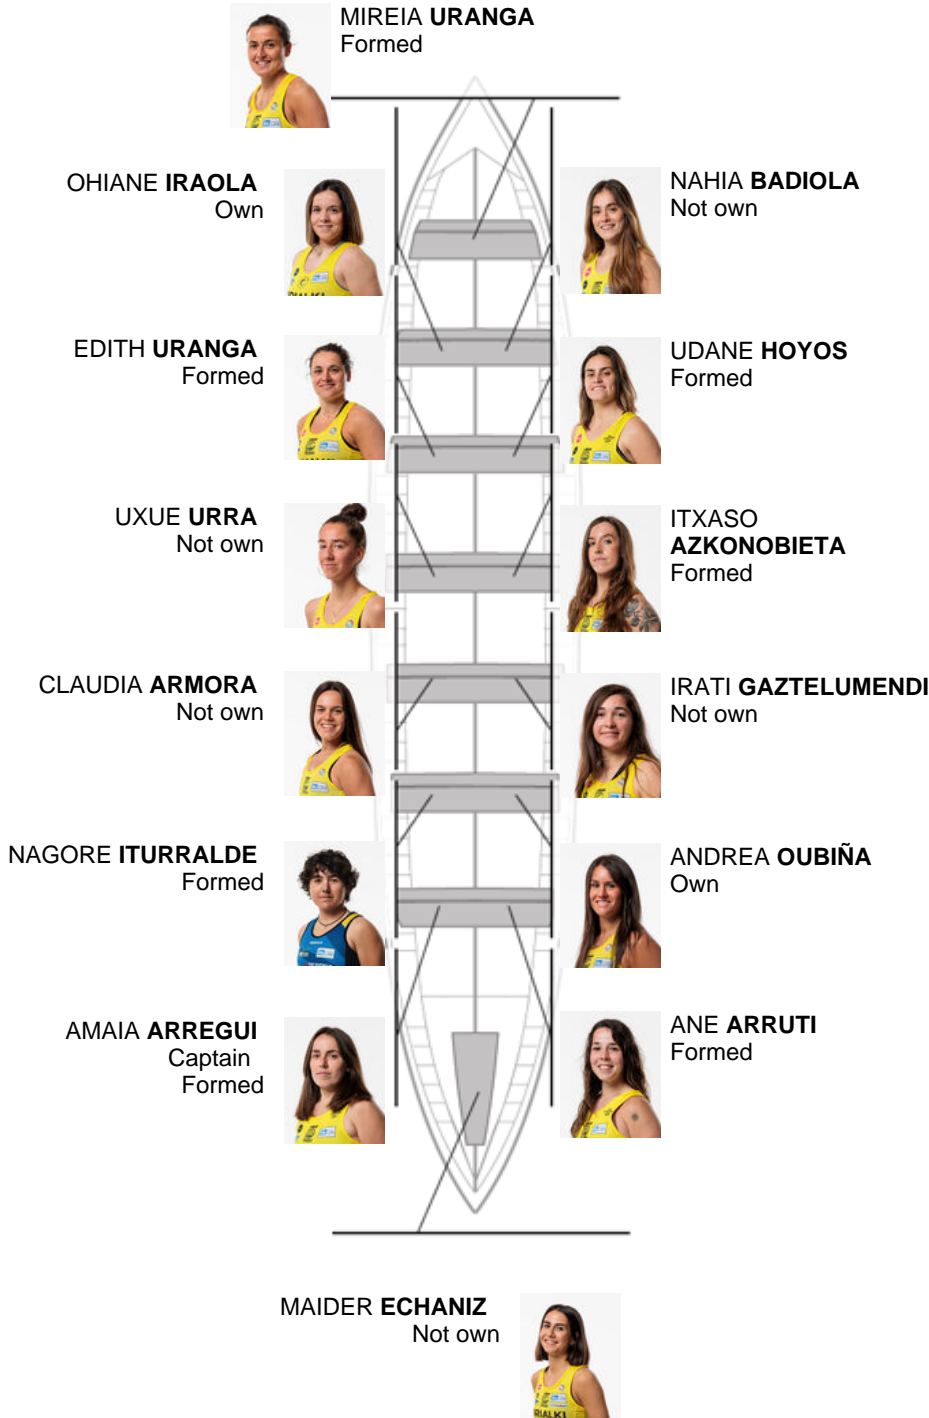

07-19-2025 / II. Gertu Eraikuntzak Bandera - Scoring

	Club	Time	Dif.	%	Points
2	ORIO ORIALKI	10:40,58	00:01.88	100.29%	7

Coach
FRANCISCO
FRANCES

Delegate
ANDONI
CAMPOS MOREY

Firma y sello

Subtitutes

Rower
~~SIBILA PINEIRO~~
SIBILA PINEIRO
Not own
Own