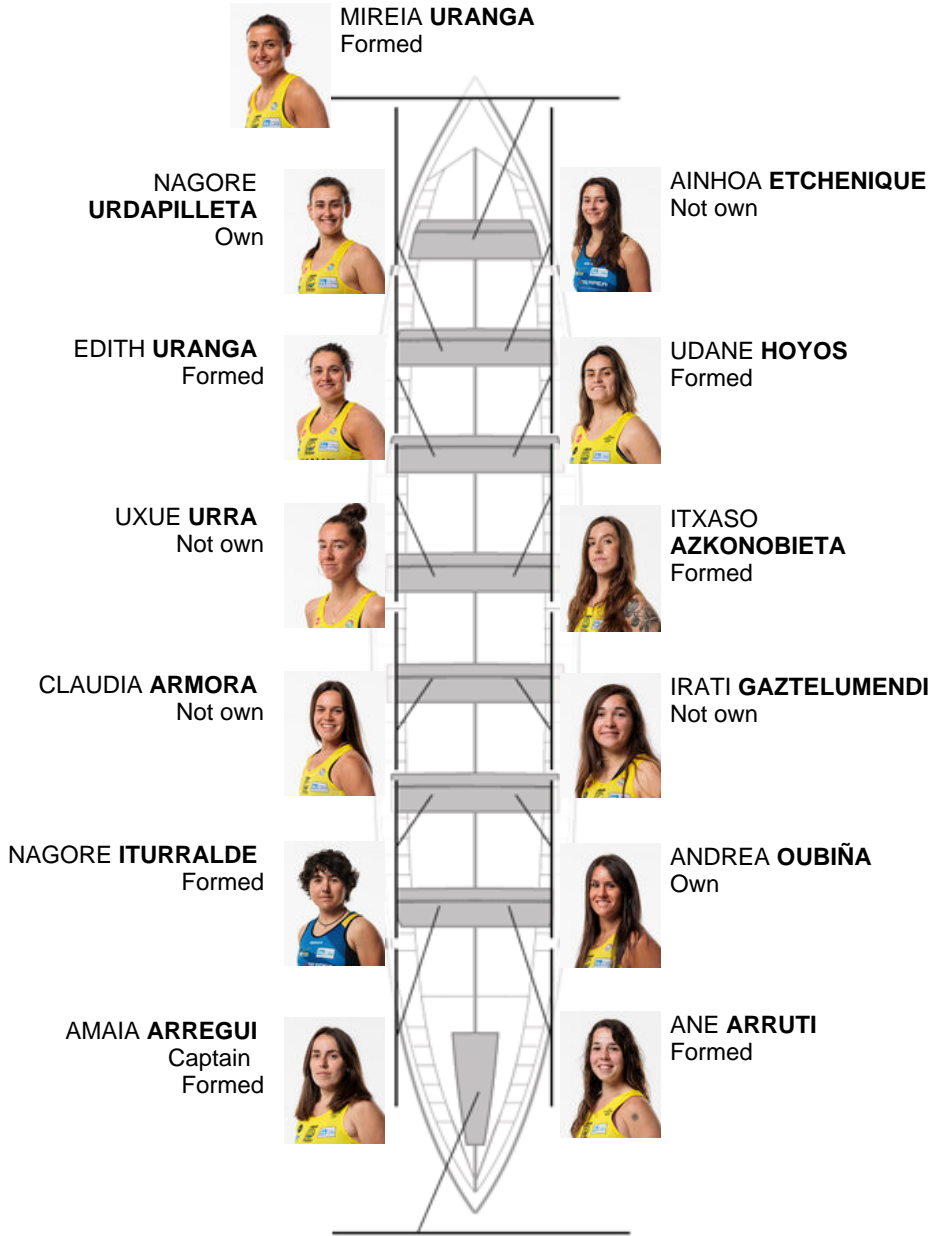

	Club	Time	Dif.	%	Points
2	ORIO ORIALKI	10:49,00	00:00.46	100.07%	7

Coach  
**FRANCISCO  
FRANCES**

Delegate  
**ANDONI  
CAMPOS MOREY**

Firma y sello

**Subtitutes**

Rower  
**ANA  
PIÑEIRO**  
Not own  
Own

**MAIDER ECHANIZ**  
Not own

**Formed: 7**  
**Own: 2**  
**Not own: 5**