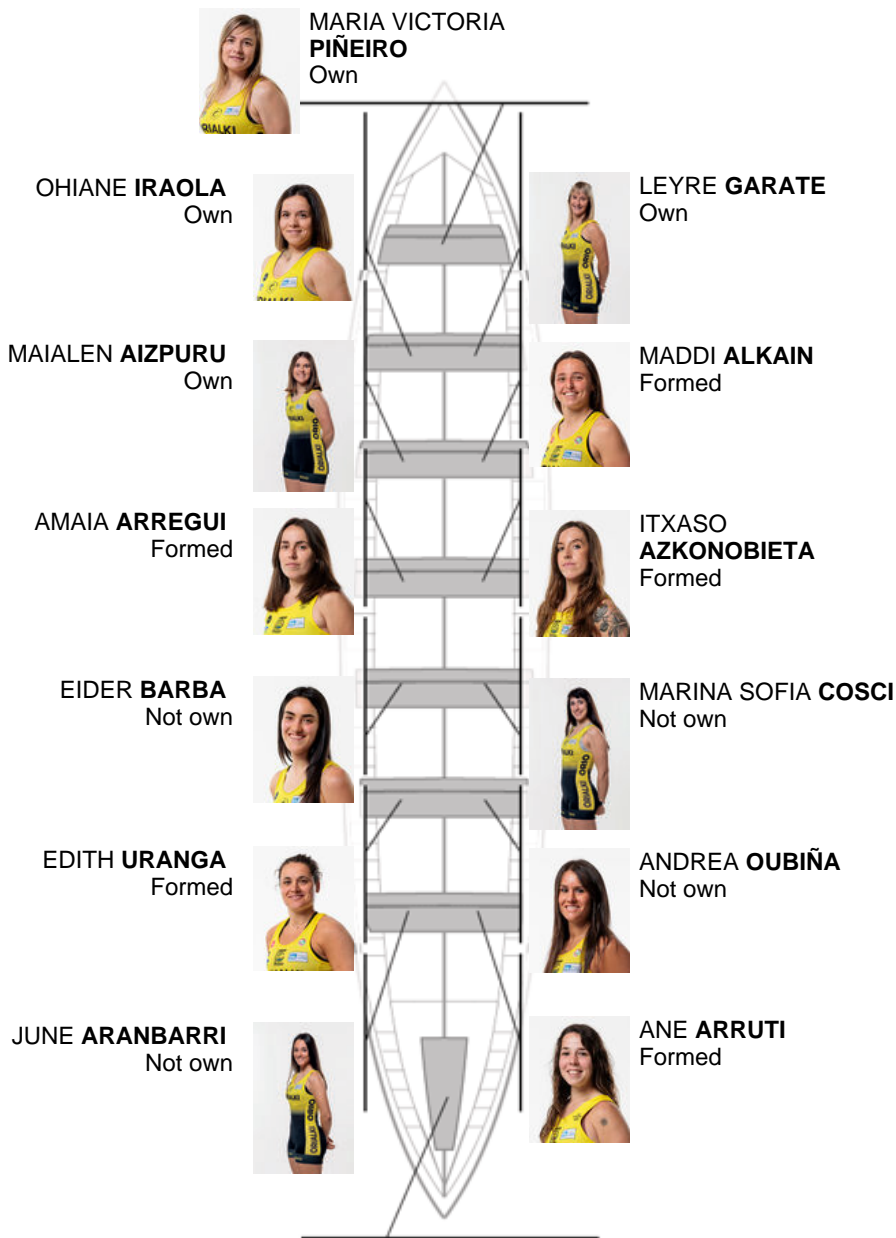

	Club	Time	Dif.	%	Points
1	ORIO ORIALKI	11:16,60		100.00%	8

Coach
FRANCISCO
FRANCES

Delegate
IOSU
ESNAOLA ATXEGA

Firma y sello

Subtitutes

Rower
~~NINERKA~~
~~ESNAOLA ATXEGA~~

Not own

NADETH AGIRRE
Captain
Formed