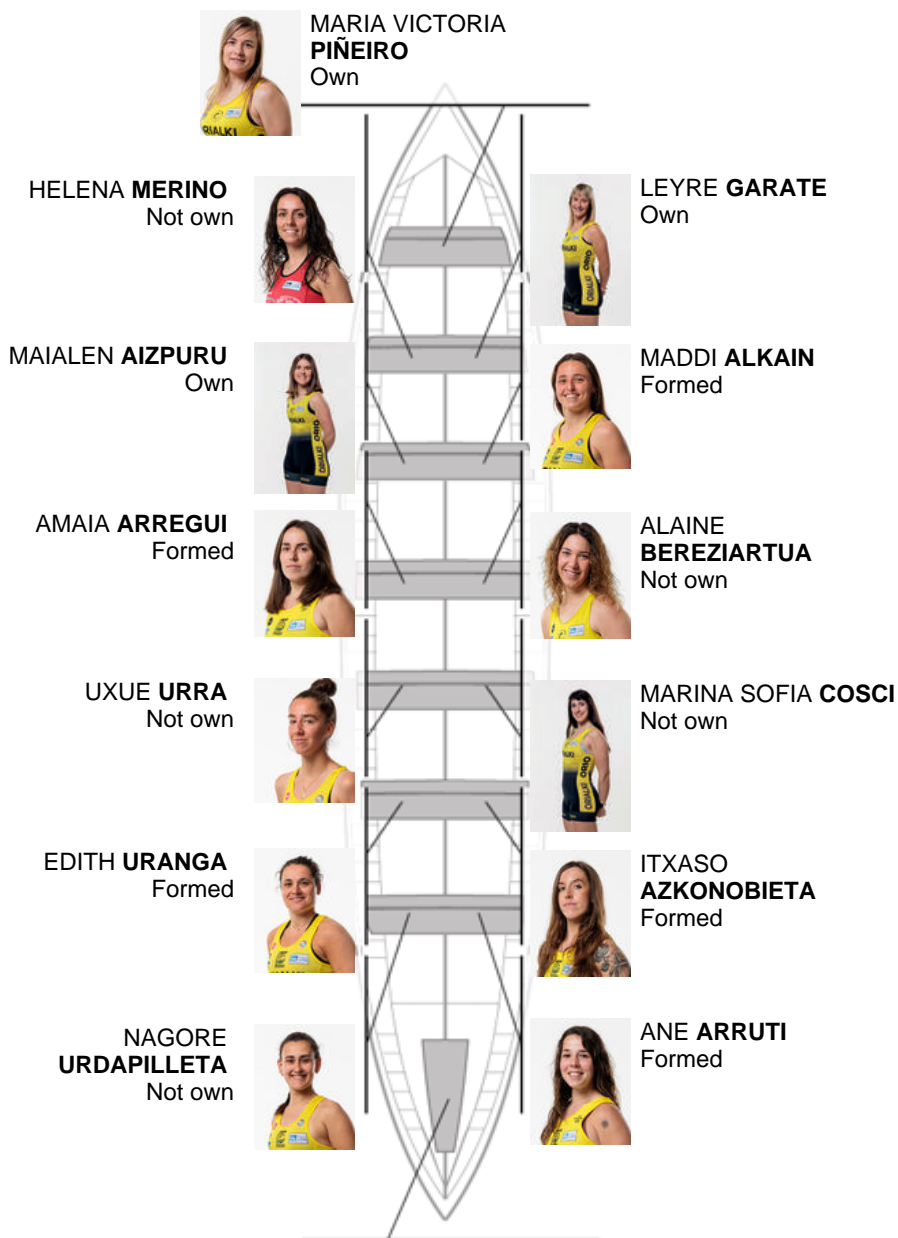

07-17-2022 / II. Bandera Edinor - Scoring

	Club	Time	Dif.	%	Points
1	ORIO ORIALKI	10:38,38		100.00%	4

Coach
**FRANCISCO
FRANCES**

Delegate
**IOSU
ESNAOLA ATXEGA**

Firma y sello

Subtitutes

ROWER
~~ANITA~~
~~SEGURA~~
~~SEGURA~~
Formed