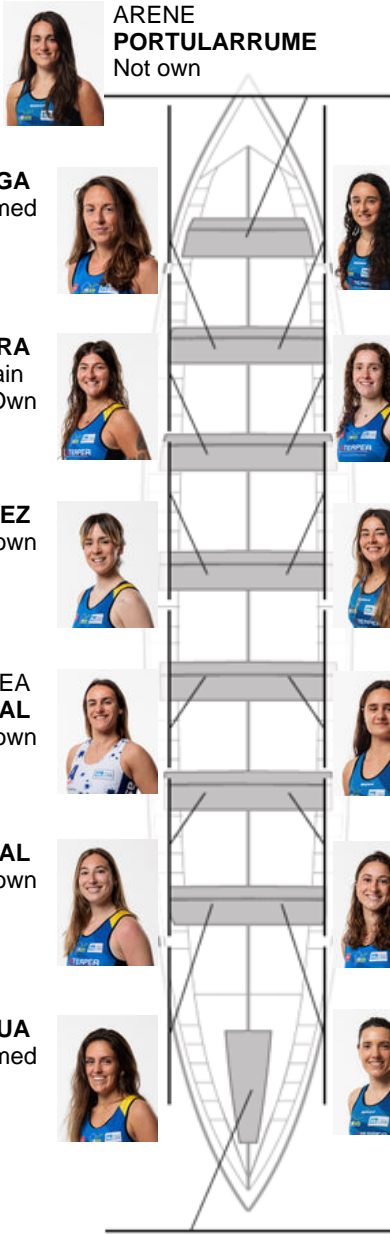

	Club	Time	Dif.	%	Points
2	TOLOSALDEA ARRAUN KLUBA	10:50,20	00:00.44	100.06%	7

Coach
RAMÓN
EROSTARBE

Delegate
NAROA
URKOLA

Firma y sello

Subtitutes

Ripper
~~IRENE SIERRA~~
~~AINHOA TOLOSA~~
Notmed

IRATI LARRAÑAGA
Formed

NAROA LEONET
Formed

IRENE SIERRA
Captain
Own

ANE EGUES
Formed

HAIZEA SAEZ
Not own

AINHOA TOLOSA
Formed

NEREA AGUIRREZABAL
Not own

GARAZI ORMAZABAL
Formed

ANE MENDIZABAL
Not own