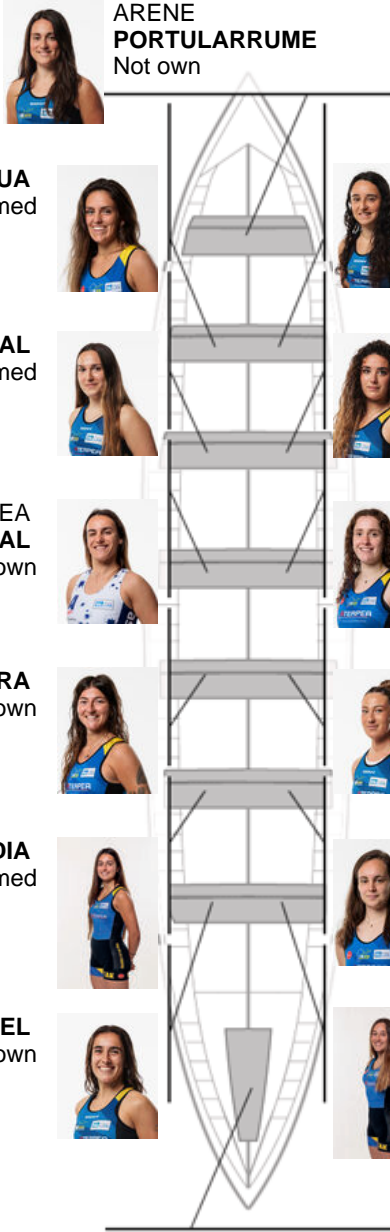

	Club	Time	Dif.	%	Points
3	TOLOSALDEA ARRAUN KLUBA	12:00,22	00:14.32	102.02%	6

Coach
**RAMÓN
 EROSTARBE**

Delegate
**AITOR
 OYARZABAL
 ITURRIOZ**

Firma y sello

Subtitutes

~~RIPPER~~
~~BARALZEN~~
~~BARALZEN~~
NAROA LEONET

ITSASO AIZPURUA
 Formed

NAROA LEONET
 Formed

GARAZI SOROZABAL
 Formed

ARENE LACOSTE
 Not own

NEREA AGUIRREZABAL
 Not own

ANE EGUES
 Formed

IRENE SIERRA
 Not own

ANE ZELAIA
 Formed