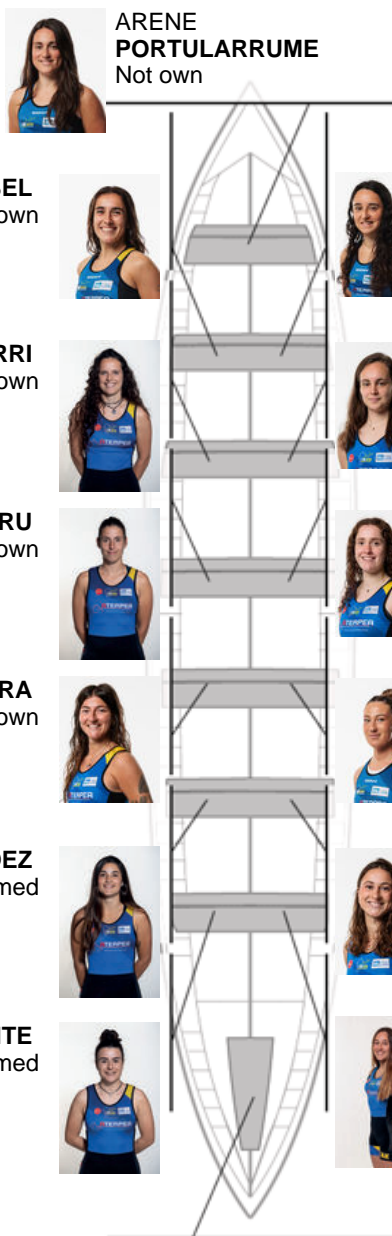

	Club	Time	Dif.	%	Points
4	TOLOSALDEA ARRAUN KLUBA	10:49,18	00:10.94	101.71%	1

Coach
RAMÓN
EROSTARBE

Delegate
AITOR
OYARZABAL
ITURRIOZ

Firma y sello

Subtitutes

Ripper
~~AITOR OYARZABAL~~
Notmed

ARENE
PORTULARRUME
Not own

MALEN ESKITXABEL
Not own

NAROA LEONET
Formed

IRATI GURUTXARRI
Not own

MADDI URDAPILLETA
Formed

ITXASO ARANBURU
Not own

ANE EGUES
Formed

IRENE SIERRA
Not own

ANE ZELAIA
Formed