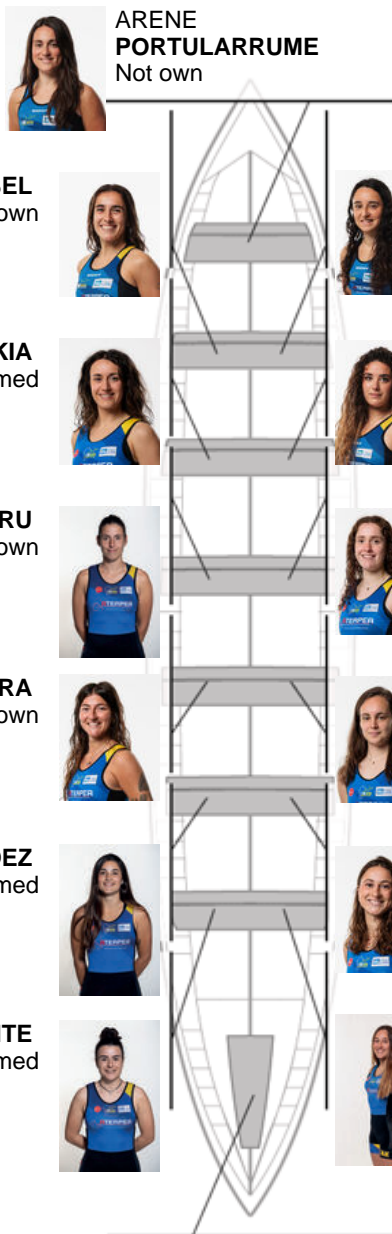

	Club	Time	Dif.	%	Points
4	TOLOSALDEA ARRAUN KLUBA	10:57,04	00:18.66	102.92%	1

Coach
RAMÓN
EROSTARBE

Delegate
AITOR
OYARZABAL
ITURRIOZ

Firma y sello

Subtitutes

Ripper
~~NAROA BECERRIL~~
~~UXUE ZURIARRAIN~~
Notmed