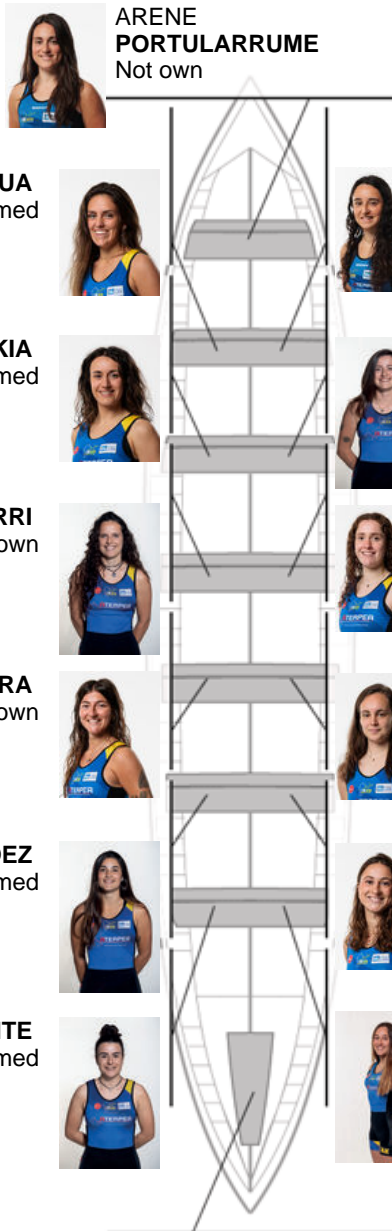

	Club	Time	Dif.	%	Points
4	TOLOSALDEA ARRAUN KLUBA	11:30,26	00:29.94	104.53%	1

Coach  
RAMÓN  
EROSTARBE

Delegate  
AITOR  
OYARZABAL  
ITURRIOZ

Firma y sello

Subtitutes

Blipper  
~~NAROA BECERRIL~~  
~~NAROA BECERRIL~~  
Not own

ARENIE  
PORTULARRUME  
Not own

ITSASO AIZPURUA  
Formed

NAROA LEONET  
Formed

UXUNE URKIA  
Formed

MALEN OYARZABAL  
Formed

IRATI GURUTXARRI  
Not own

ANE EGUES  
Formed

IRENE SIERRA  
Not own