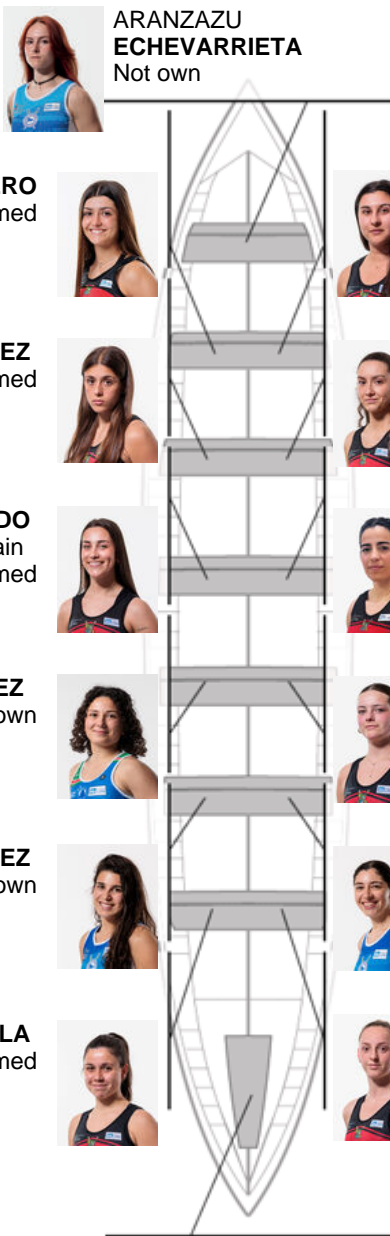

	Club	Time	Dif.	%	Points
4	CR CABO DA CRUZ	11:02,60	00:20.00	103.11%	2

Coach
EUGENIO
PENA MILLAN

Delegate
LUIS
PIÑEIRO OLIVEIRA

Firma y sello

Subtitutes

Ripper
~~ANURAYA~~
~~PIÑEIRO~~ SUAREZ
Not own

ANA RODRÍGUEZ
Formed