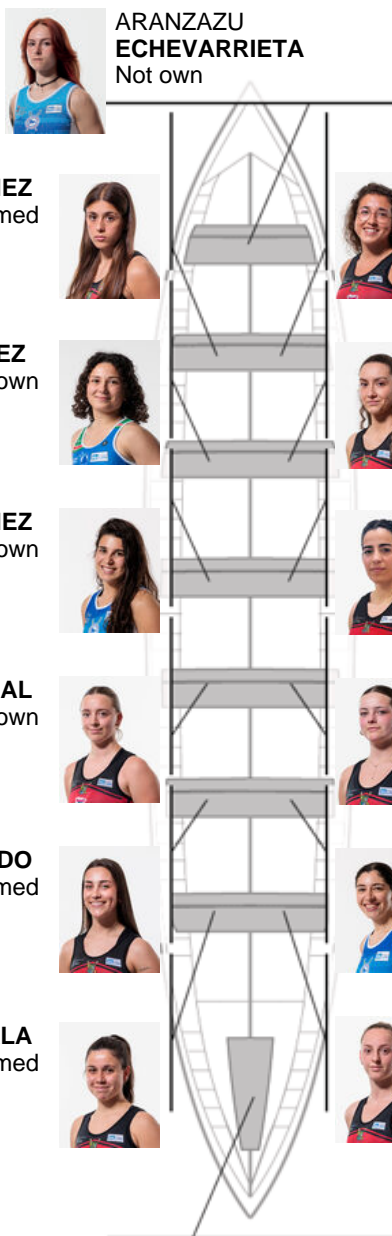

	Club	Time	Dif.	%	Points
7	CR CABO DA CRUZ	11:23,76	00:46.40	107.28%	2

Coach
EUGENIO
PENA MILLAN

Delegate
RAMON
DIESTE TRIAÑES

Firma y sello

Subtitutes

Rower/ skipper
EÑANIA
ROLDÁN
RIBERA
Row coach

ARANZAZU
ECHEVARRIETA
Not own

AINHOA SANCHEZ
Formed

LAURA PLACES
Formed

ALBA PÉREZ
Not own

LUCIA SAMPEDRO
Not own

LAURA MARTINEZ
Not own

FÁTIMA BURÉS
Not own

MARTA CORRAL
Not own

LUCÍA ESPAÑA
Formed

ZAIRA TORRADO
Formed

VALERIA SUAREZ
Own

VANESSA BARCALA
Formed

MARÍA GARCÍA
Not own

NATALIA TUBIO
Captain
Formed

Formed:6

Own: 1

Not own: 7