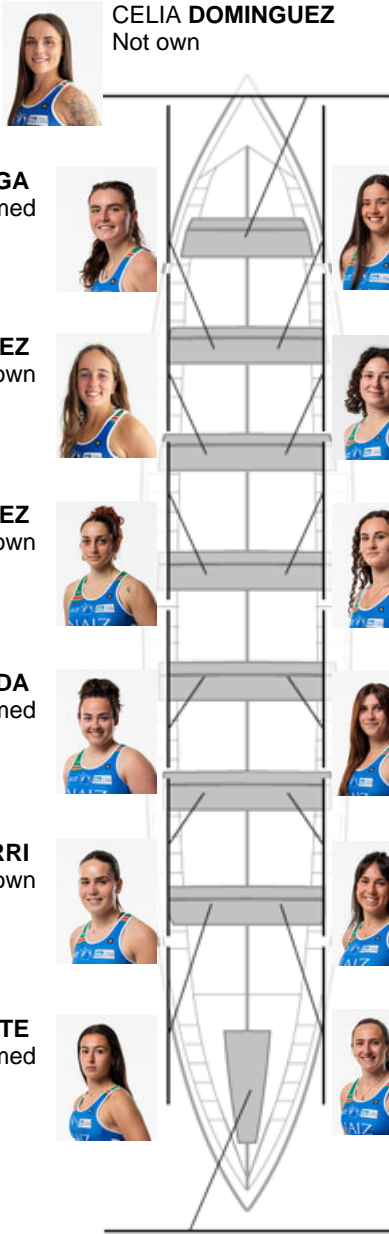

	Club	Time	Dif.	%	Points
8	NORTINDAL DONOSTIARRA	14:57,76	00:31.28	103.61%	1

Coach
IBON
URBIETA

Delegate
MIREN
ANTIA HERAS

Firma y sello

Subtitutes

Rower
~~ENEKO~~
~~ETXEBARRIA~~
ETXEBARRIA
Formed

CELIA DOMINGUEZ
Not own

MALEN GALARRAGA
Formed

CARLOTA GONZÁLEZ
Not own

CECILIA FERNANDEZ
Not own

JUNE BALDA
Formed

LAIA ARAMBARRI
Not own

IRATI ETXEBESTE
Formed

IRATI UNANUE
Formed

ALBA PÉREZ
Not own