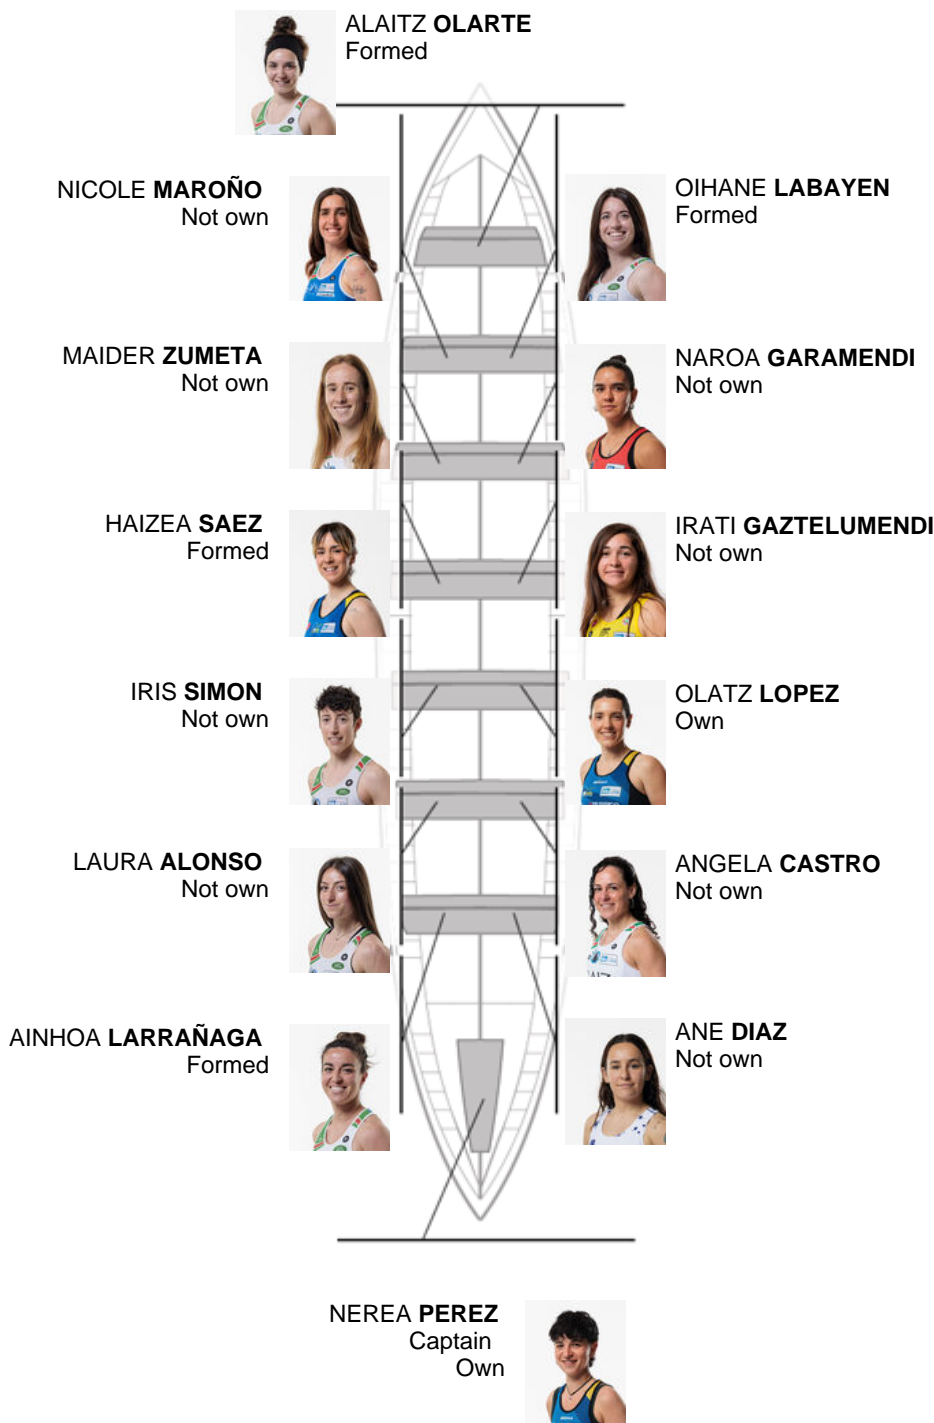

	Club	Time	Dif.	%	Points
4	NORTINDAL DONOSTIARRA	11:27,64	00:14.92	102.21%	5

Coach
RUFO
URTIZBEREA

Delegate
NAROA
URKOLA

Firma y sello

Subtitutes

Rower
IZKIA
URKADUN

Row coach

Formed:4