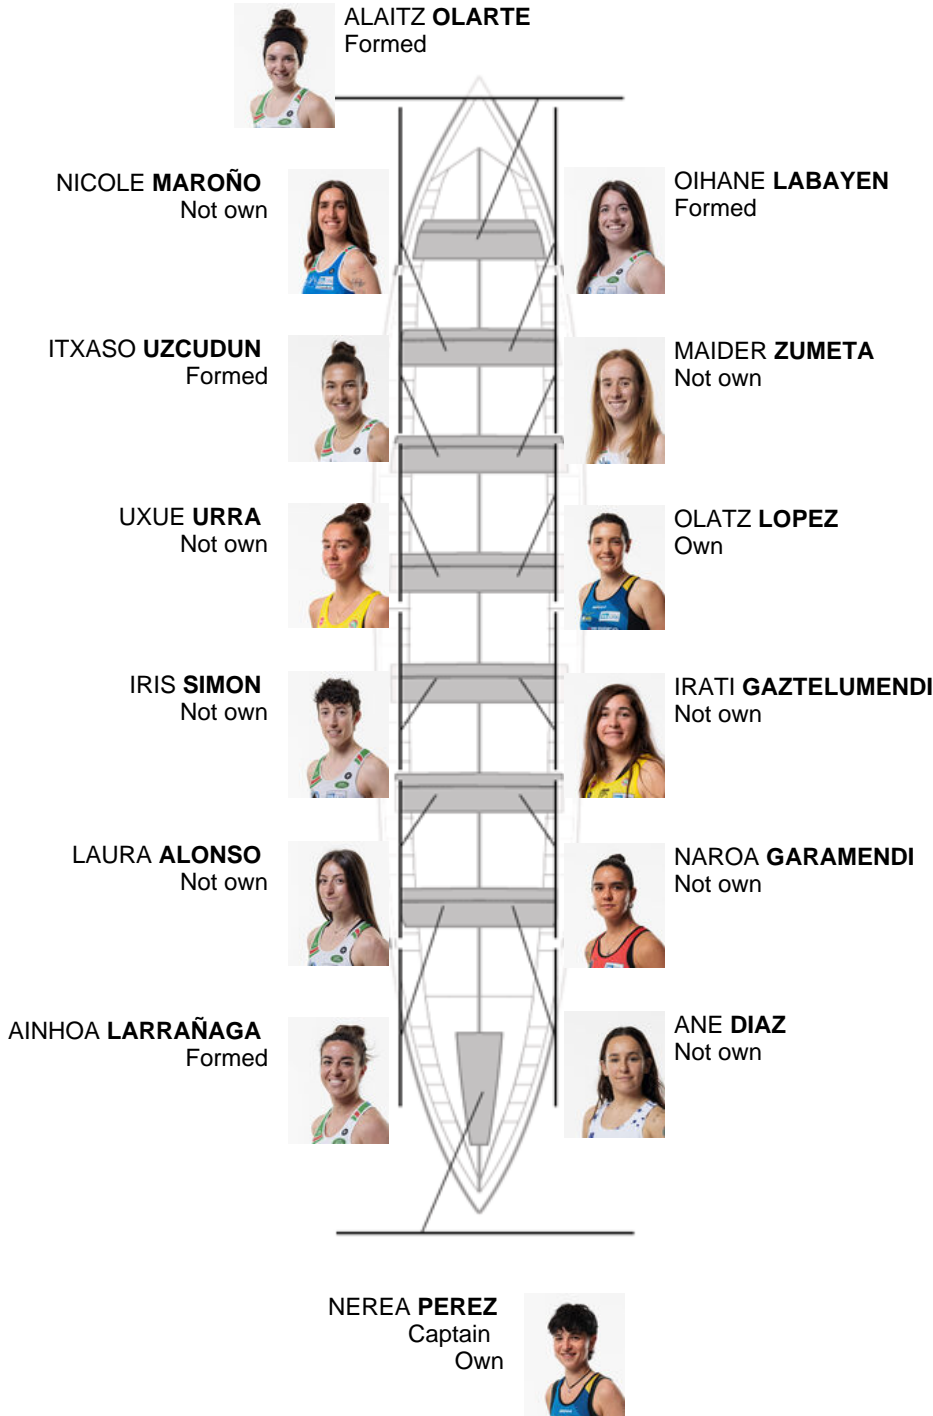

	Club	Time	Dif.	%	Points
2	NORTINDAL DONOSTIARRA	11:12,32	00:14.52	102.20%	7

Coach
RUFO
URTIZBEREA

Delegate
NAROA
URKOLA

Firma y sello

Subtitutes

Rower
ANIZELA
SABZRO
Not own

Formed:4
Own: 2
Not own: 8