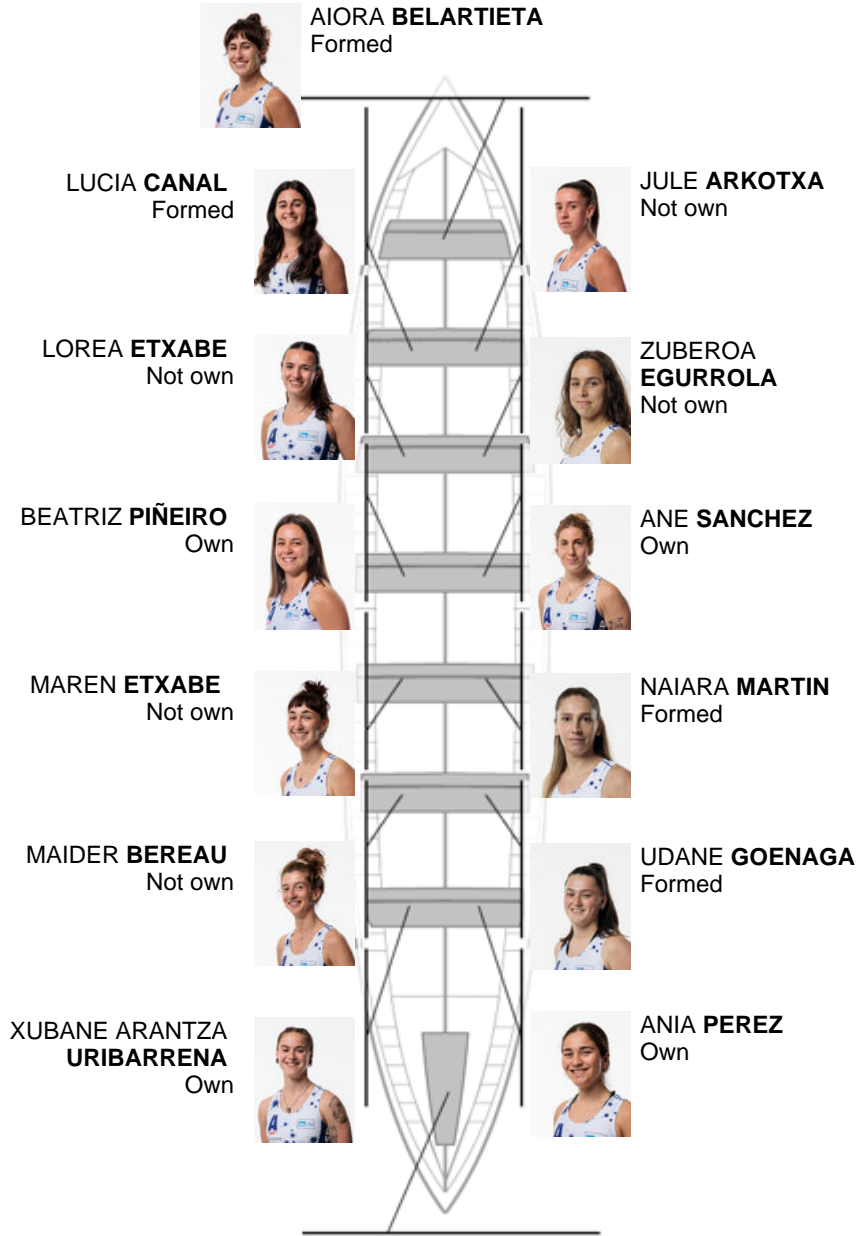

	Club	Time	Dif.	%	Points
5	DONOSTIA ARRAUN LAGUNAK	12:09,70	00:28.06	103.99%	4

Coach
JUAN MARI
ETXABE

Delegate
ITZIAR
EGUREN

Firma y sello

Subtitutes

Rower/ skipper
~~MARI GARCIA~~
LARREA
Not own
Own

JOANA HALSOUET
Captain
Not own