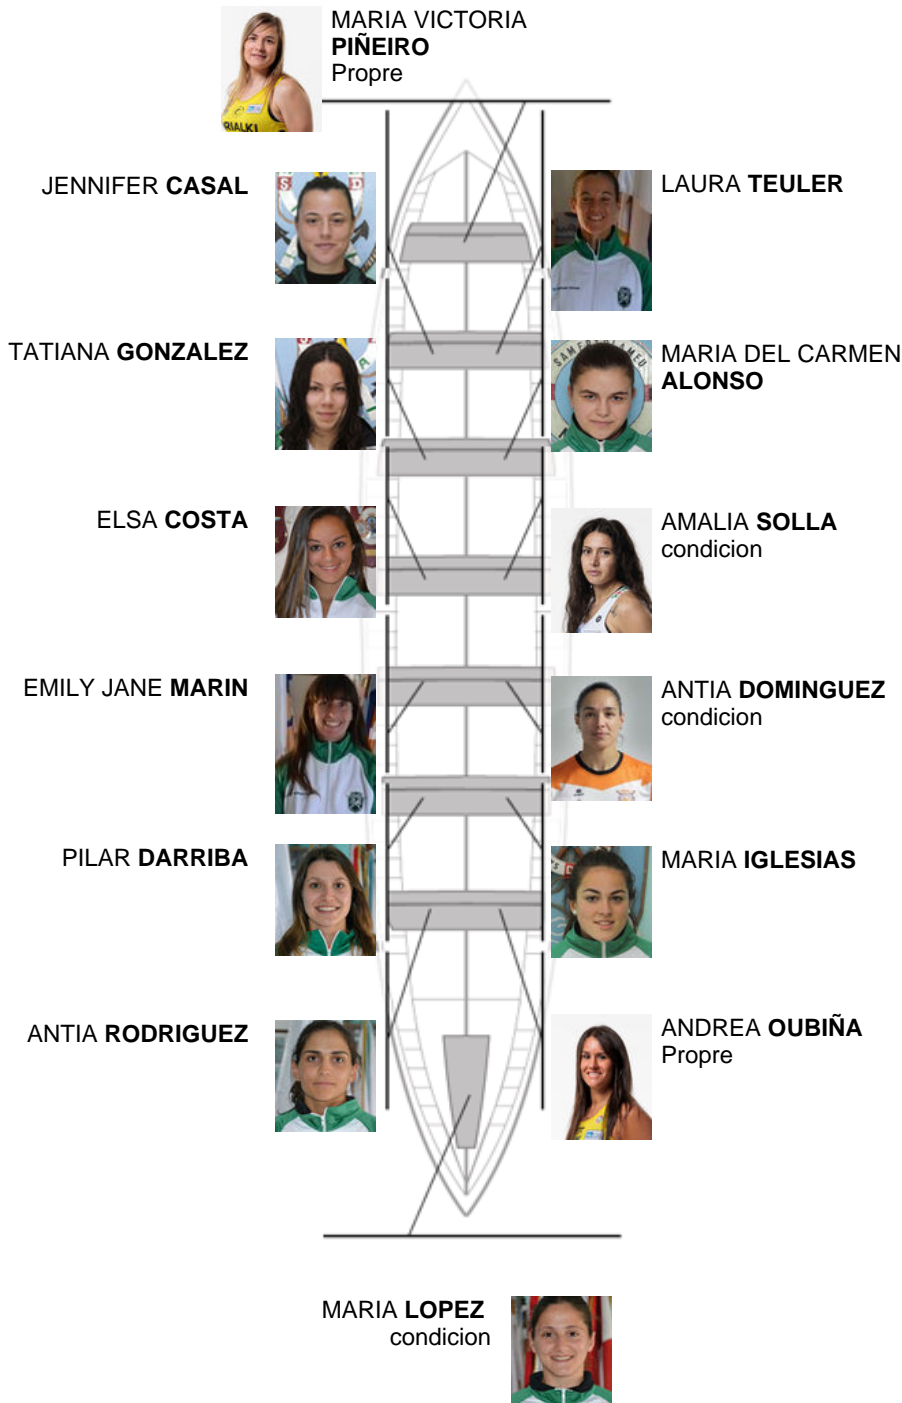

	<b>Club</b>	<b>Temp</b>	<b>Dif</b>	<b>%</b>	<b>Points</b>
4	SAMERTOLAMEU	10:48,76	00:19.22	103.05%	1

Image not found or type unknown

Coach

Image not found or type unknown

Delegue

Firma y sello

**Supleánts**

Rameuse  
**ERASTINA**  
**WAGUÑO**

Non prope

**Formé:**  
**Prope: 14**  
**Non prope:**