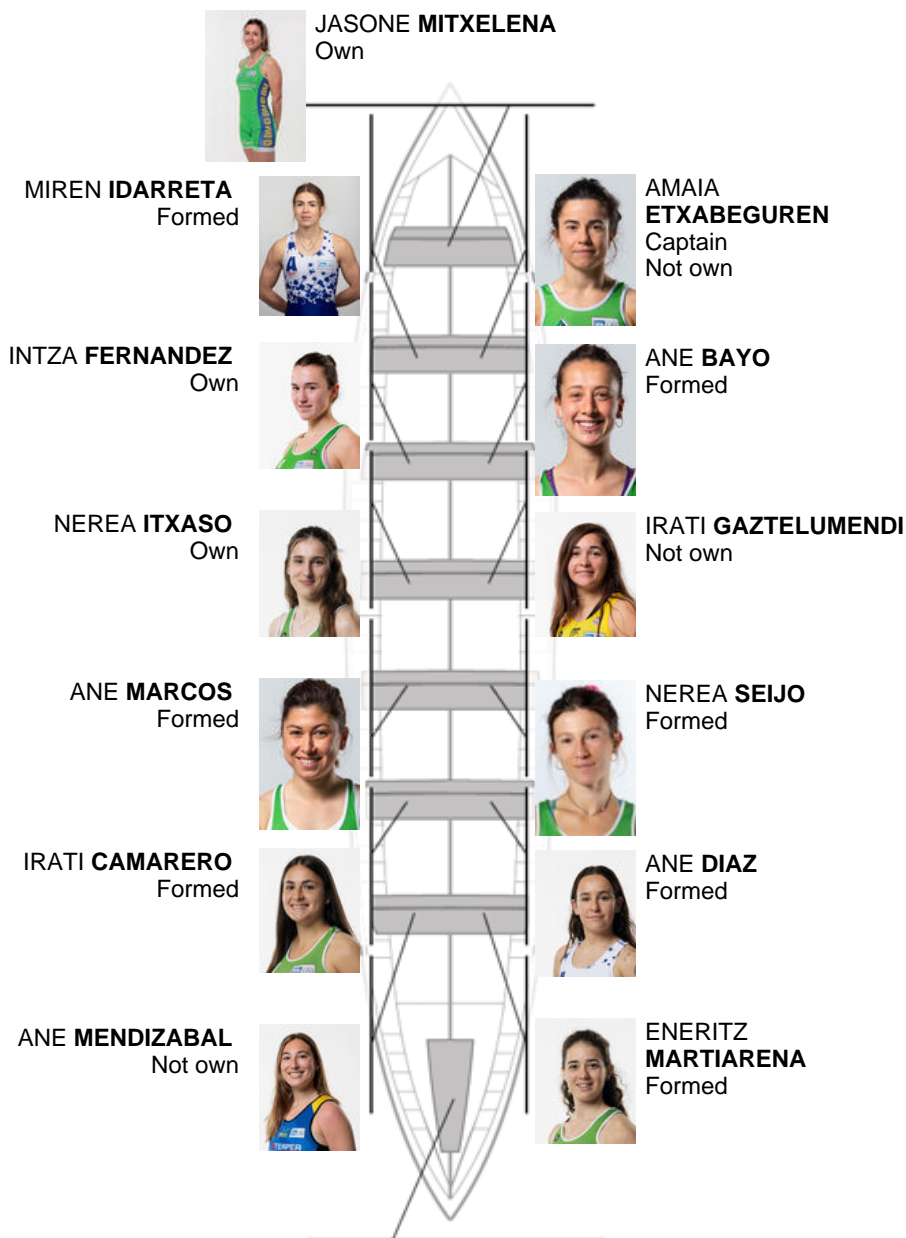

Delegate
**ESTIBALIZ
GEZALA**

Firma y sello

Subtitutes

Rower/ skipper
**ANNEBERTZ
BILBAELA**

Formed

MIREN GARMENDIA
Not own

Formed:7
Own: 3
Not own: 4