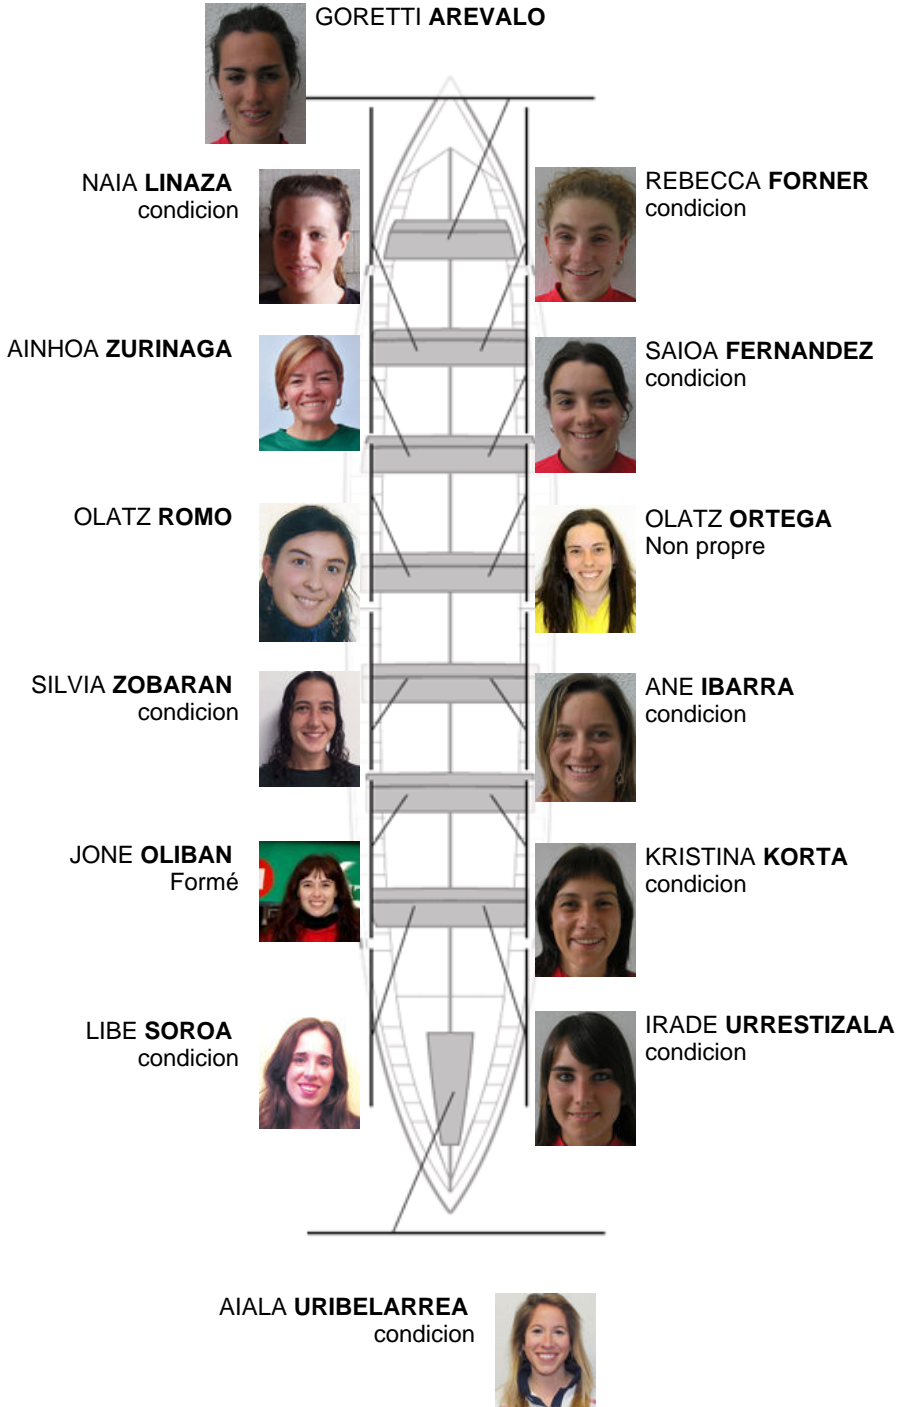

	Club	Temp	Dif	%	Points
3	BIZKAIA	11:18,02	00:18.78	102.84%	2

Image not found or type unknown

Coach

Image not found or type unknown

Delegue

Firma y sello

Supleánts

Ratón
RAFAEL
ERRECAL